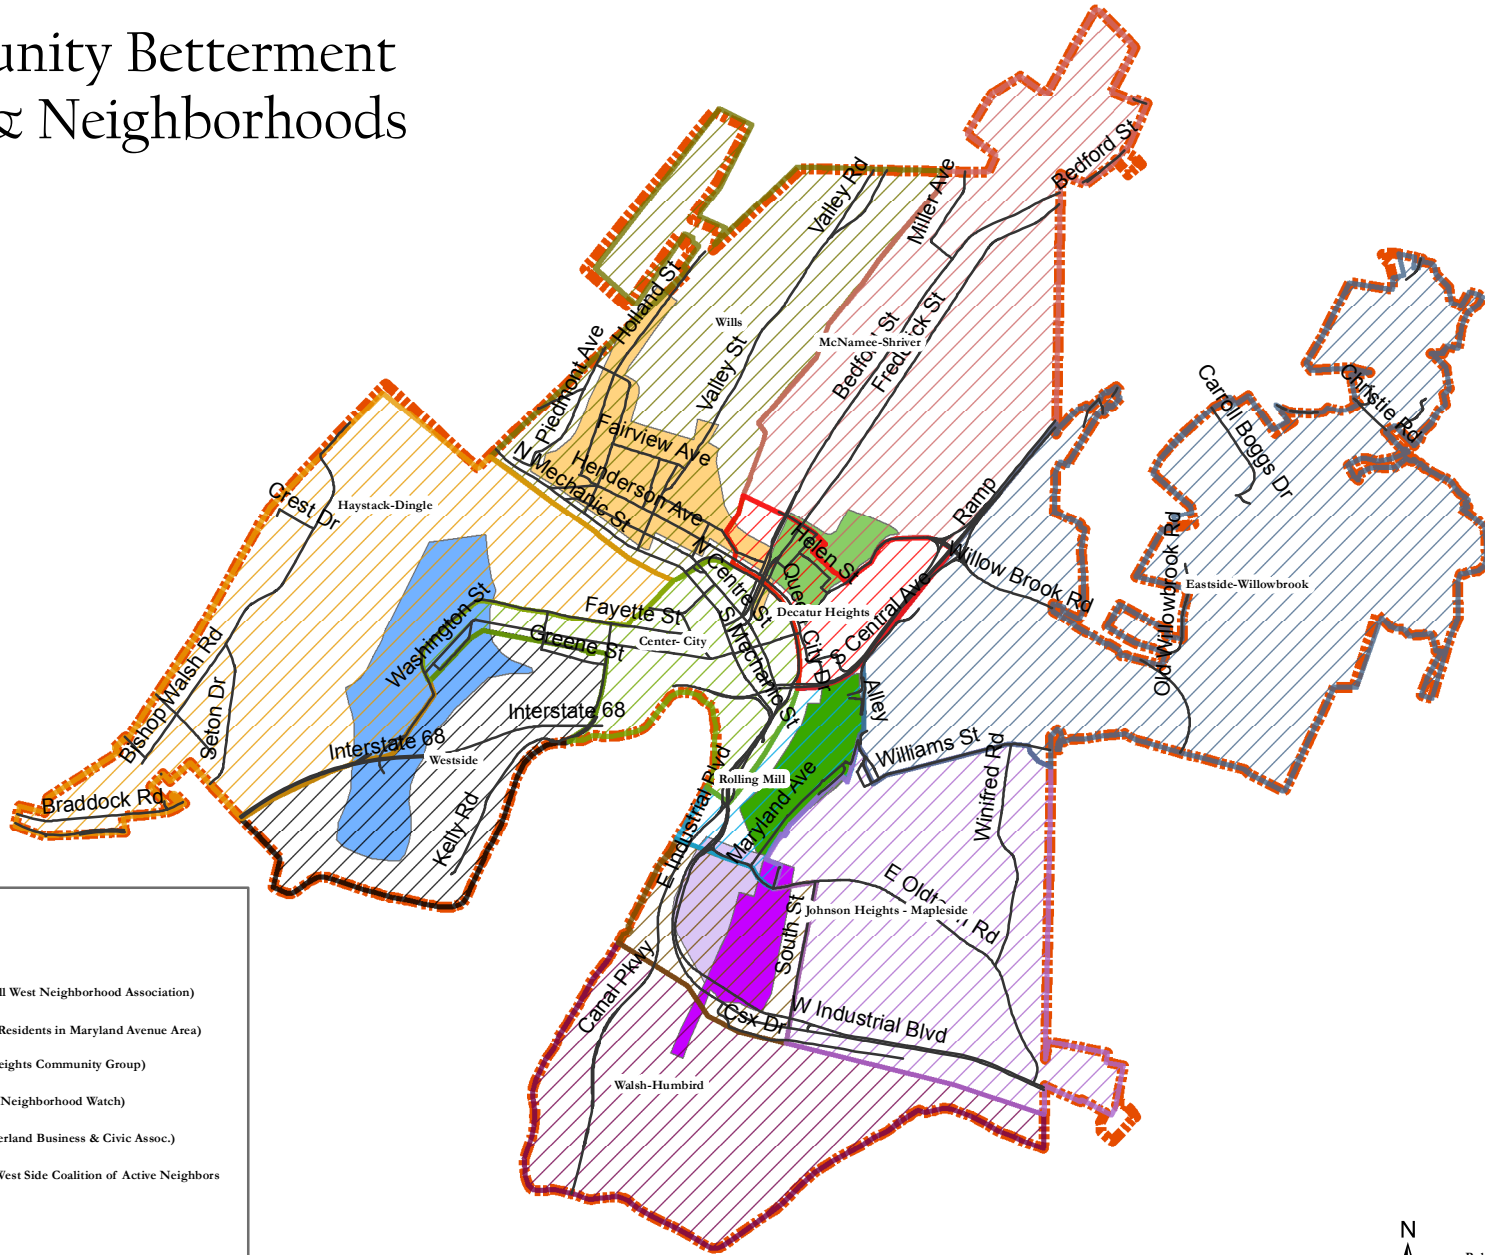

Community Betterment Areas & Neighborhoods

Betterment Areas

-  CHWNA (Chapel Hill West Neighborhood Association)
-  CRIMA (Concerned Residents in Maryland Avenue Area)
-  DHCG (Decatur Heights Community Group)
-  NNW (North End Neighborhood Watch)
-  SCBCA (South Cumberland Business & Civic Assoc.)
-  UWS-CAN (Upper West Side Coalition of Active Neighbors)
-  City Limits