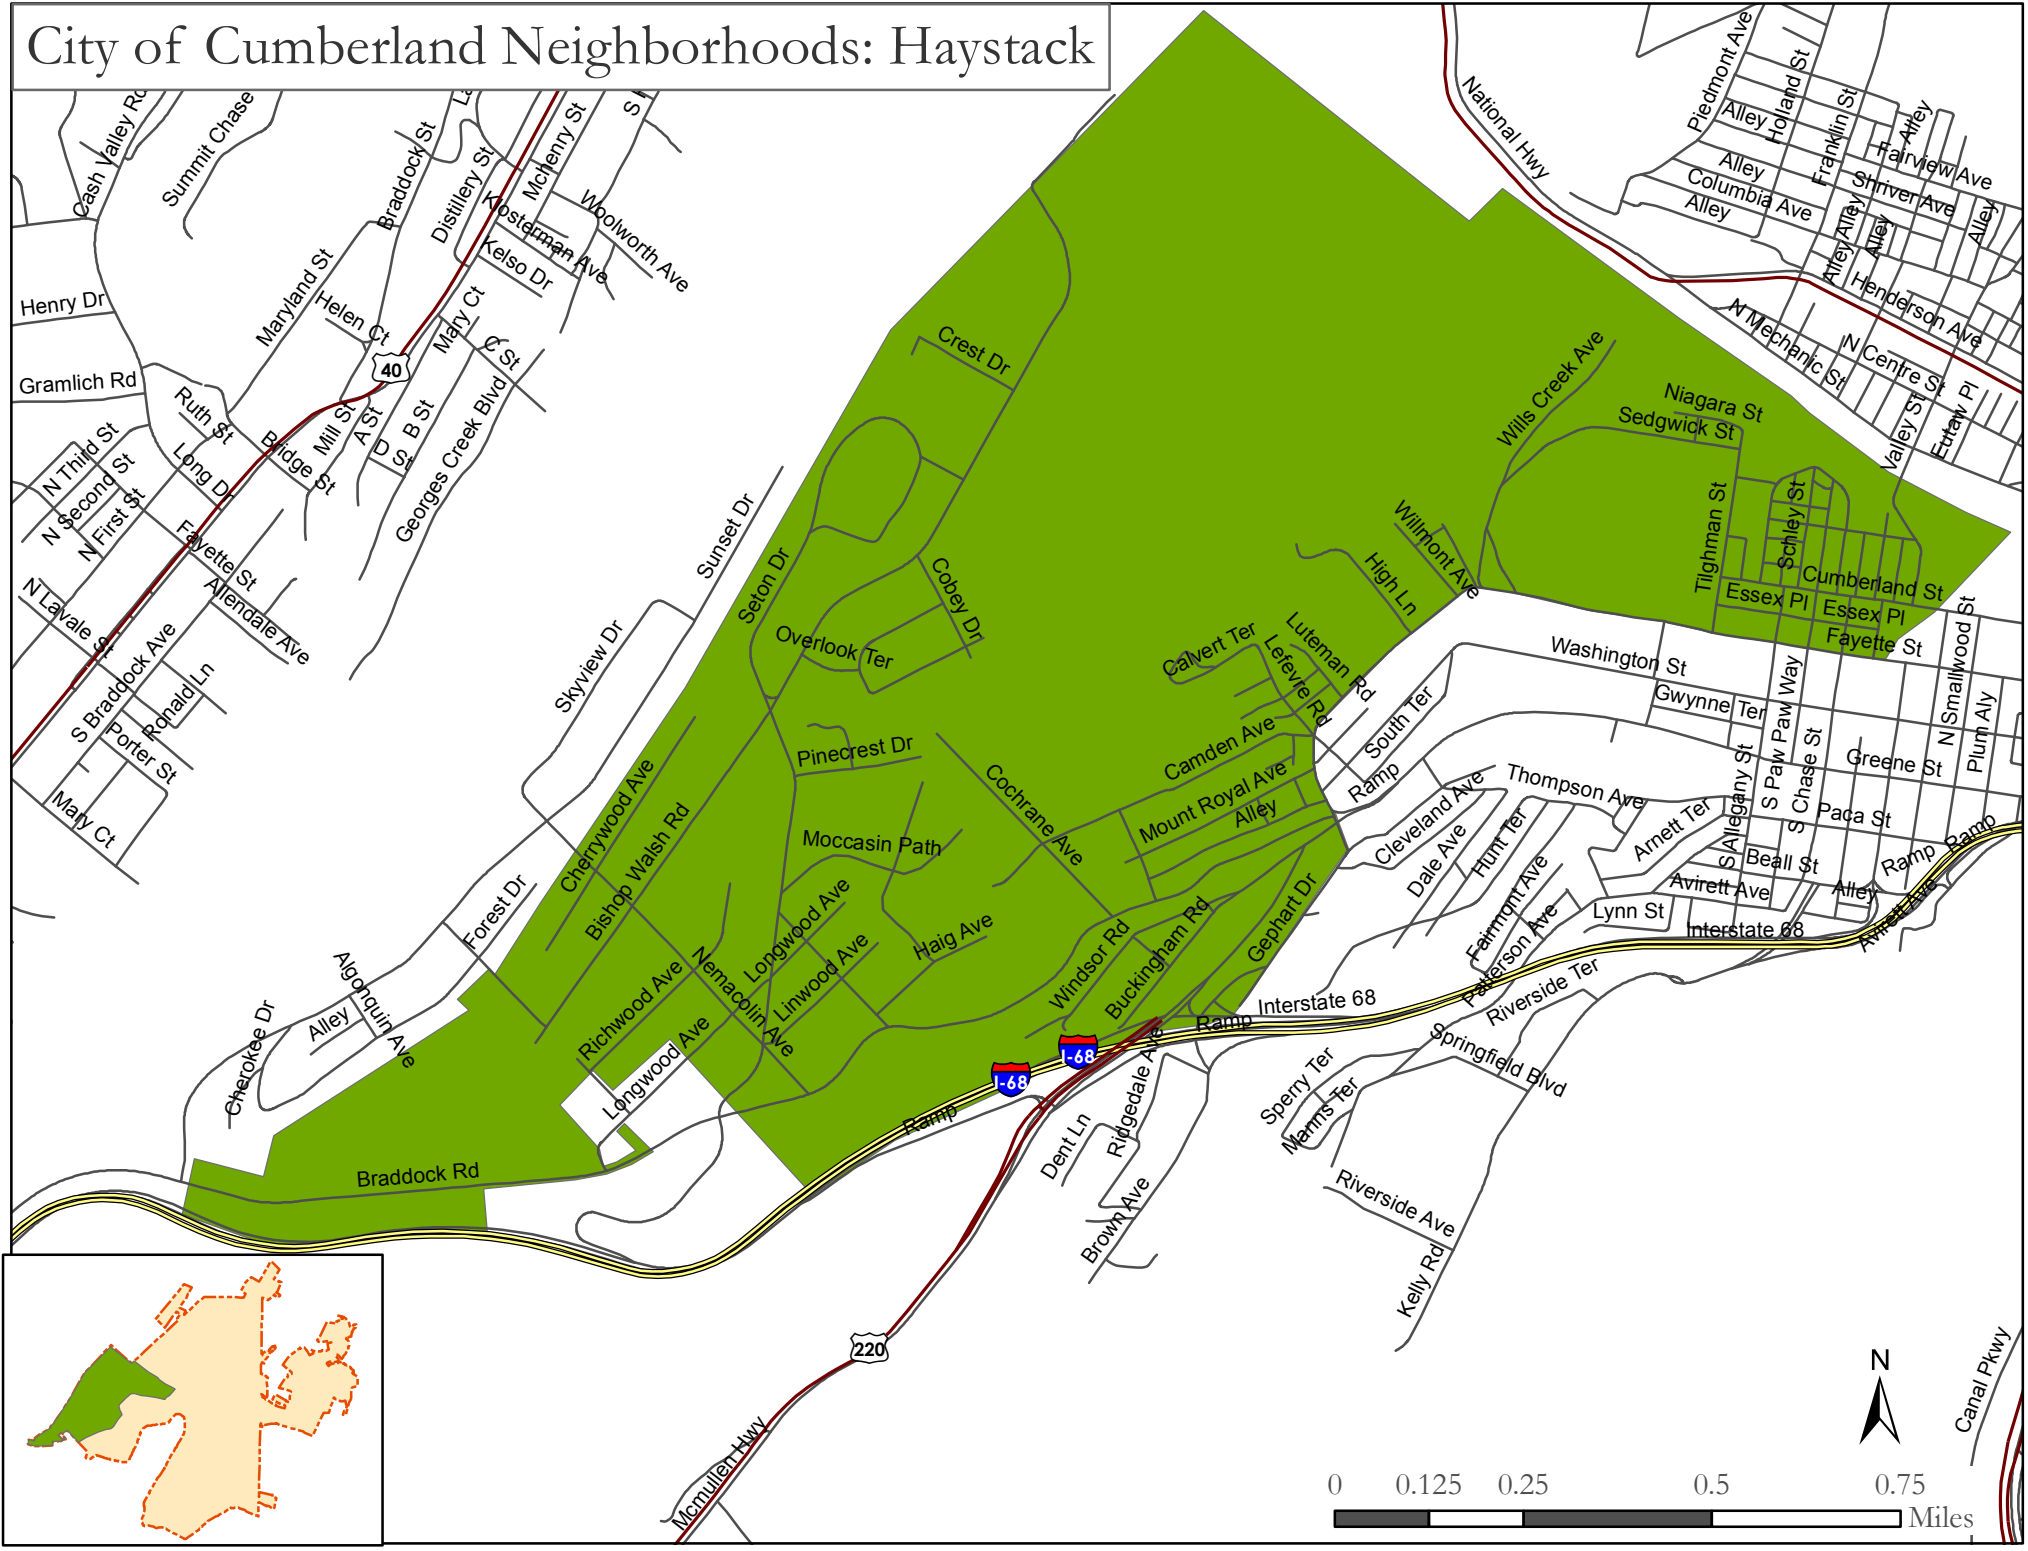

City of Cumberland Neighborhoods: Haystack

0 0.125 0.25 0.5 0.75 Miles